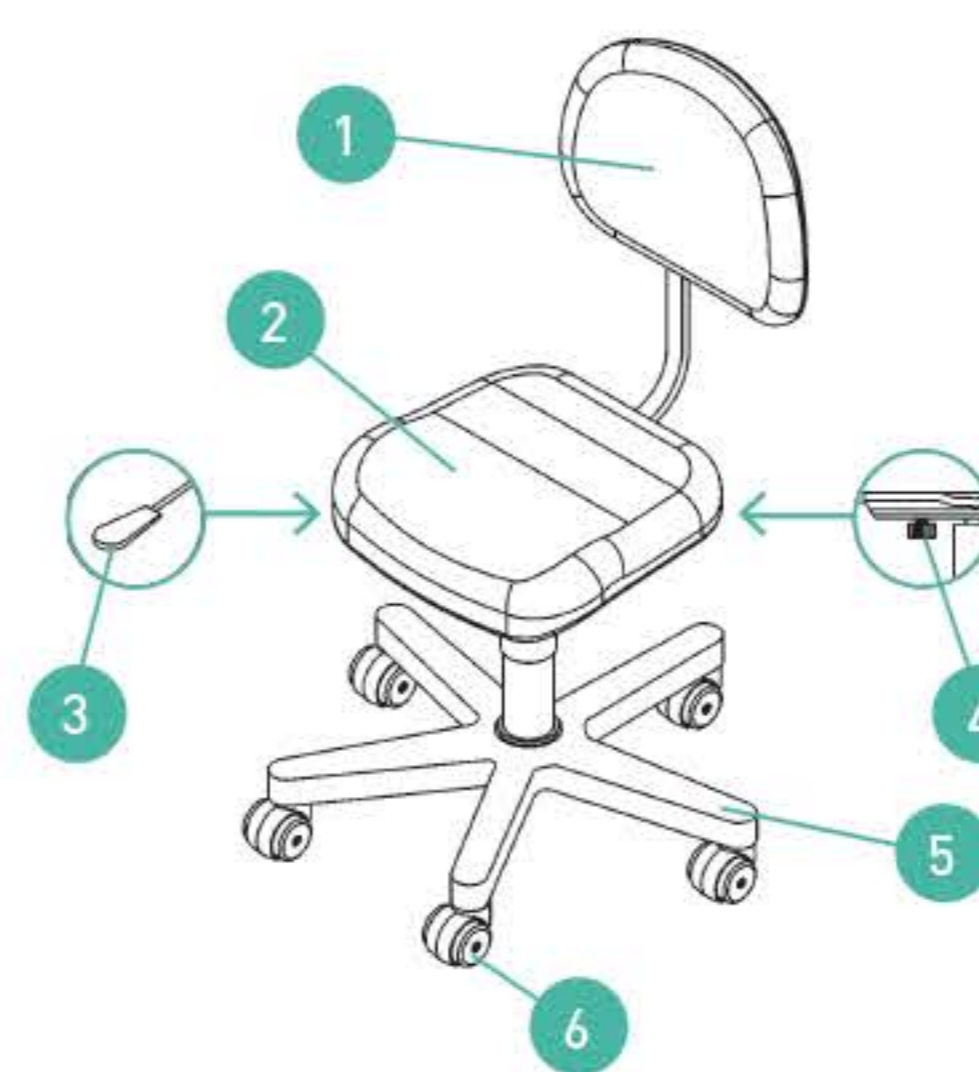

Illustrative image.

ERGONOMIC

- Polyamide wheels with polyurethane band
- Adjustable footrest
- Backrest inclination adjustment (lever) and vertical (ratchet)
- Gas seat elevation (side lever)
- Height between 69/78 cm

- 1 • Backrest
- 2 • Seat
- 3 • Ring height adjustment
- 4 • Foot support ring
- 5 • Seat height adjustment lever
- 6 • Base
- 7 • Chair caster wheel assembly
- 8 • Backrest tilt adjustment lever
- 9 • Backrest Height Adjustment (ratchet system)

PROFESSIONAL

- Polyamide wheels with polyurethane band
- Backrest tilt adjustment (lever) and vertical (ratchet)
- Gas seat elevation (side lever)
- Height: 46-57 cm

- 1 • Backrest
- 2 • Seat
- 3 • Seat height adjustment lever
- 4 • Base
- 5 • Chair caster wheel assembly
- 6 • Backrest tilt adjustment lever
- 7 • Backrest Height Adjustment (ratchet system)

COMFORT

- Polyamide wheels
- Backrest horizontal adjustment (clamping handle)
- Gas seat elevation (lateral lever)
- Height: 41-52 cm

- 1 • Backrest
- 2 • Seat
- 3 • Seat height adjustment lever
- 4 • Backrest horizontal adjustment
- 5 • Base
- 6 • Chair caster wheel assembly