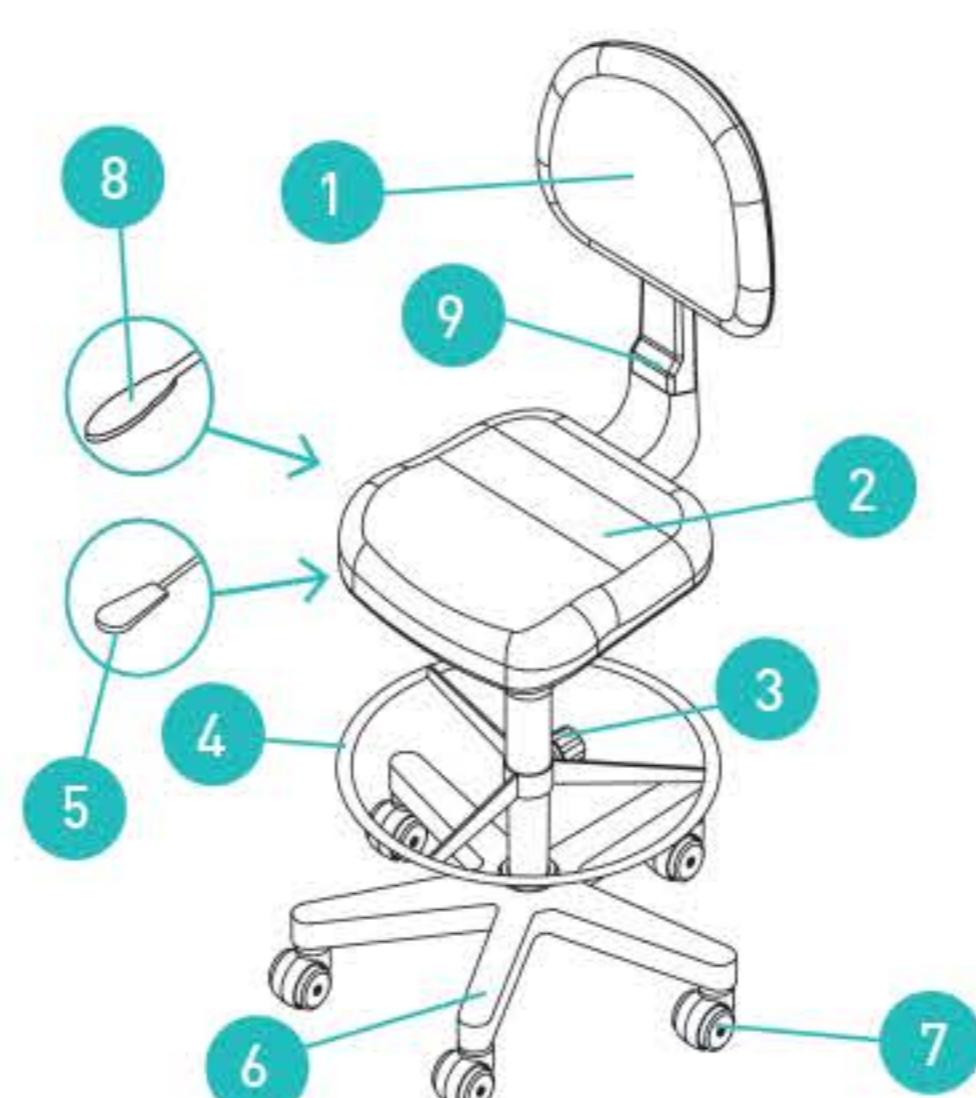

Illustrative image.

ERGONOMIC

- Polyamide wheels with polyurethane band
- Adjustable footrest
- Backrest inclination adjustment (lever) and vertical (ratchet)
- Gas seat elevation (side lever)
- Height between 69/78 cm

- 1 • Backrest
- 2 • Seat
- 3 • Ring height adjustment
- 4 • Foot support ring
- 5 • Seat height adjustment lever
- 6 • Base
- 7 • Chair caster wheel assembly
- 8 • Backrest tilt adjustment lever
- 9 • Backrest Height Adjustment (ratchet system)

PROFESSIONAL

- Polyamide wheels with polyurethane band
- Backrest tilt adjustment (lever) and vertical (ratchet)
- Gas seat elevation (side lever)
- Height: 46-57 cm

- 1 • Backrest
- 2 • Seat
- 3 • Seat height adjustment lever
- 4 • Base
- 5 • Chair caster wheel assembly
- 6 • Backrest tilt adjustment lever
- 7 • Backrest Height Adjustment (ratchet system)

COMFORT

- Polyamide wheels
- Backrest horizontal adjustment (clamping handle)
- Gas seat elevation (lateral lever)
- Height: 41-52 cm

- 1 • Backrest
- 2 • Seat
- 3 • Seat height adjustment lever
- 4 • Backrest horizontal adjustment
- 5 • Base
- 6 • Chair caster wheel assembly