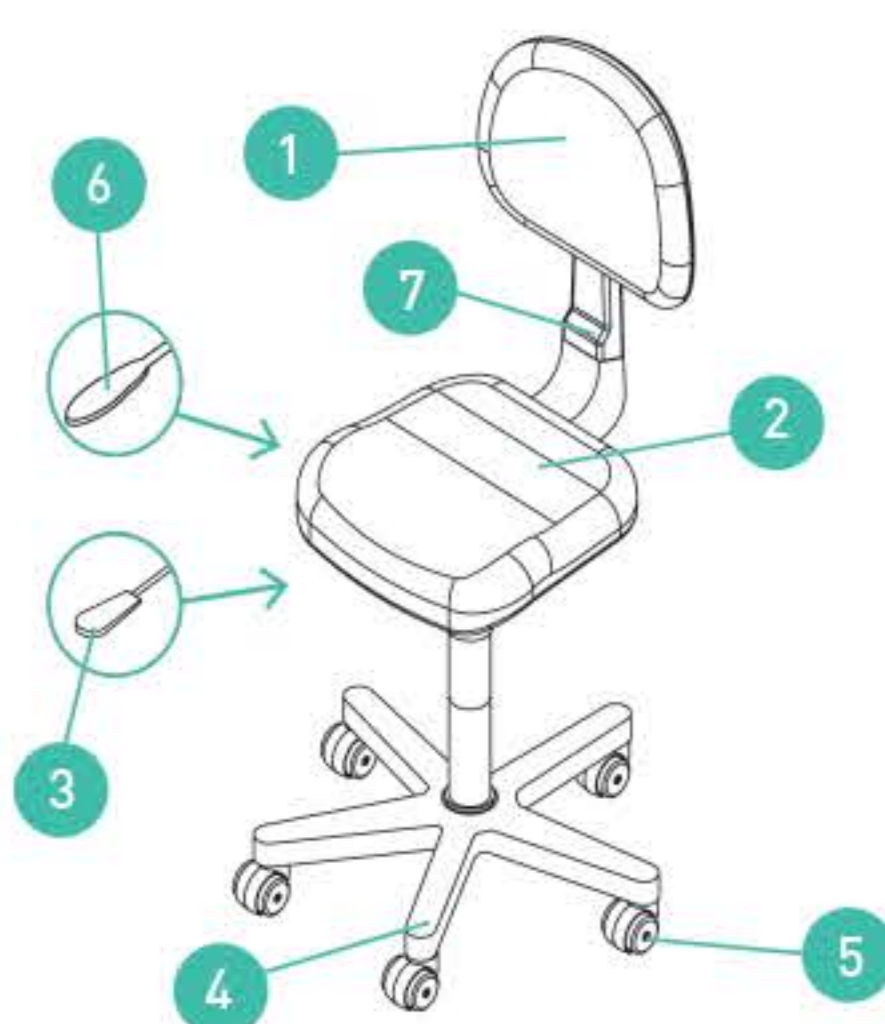

Illustrative image.

ERGONOMIC

- Polyamide wheels with polyurethane band
- Adjustable footrest
- Backrest inclination adjustment (lever) and vertical (ratchet)
- Gas seat elevation (side lever)
- Height between 69/78 cm

- 1 • Backrest
- 2 • Seat
- 3 • Ring height adjustment
- 4 • Foot support ring
- 5 • Seat height adjustment lever
- 6 • Base
- 7 • Chair caster wheel assembly
- 8 • Backrest tilt adjustment lever
- 9 • Backrest Height Adjustment (ratchet system)

PROFESSIONAL

- Polyamide wheels with polyurethane band
- Backrest tilt adjustment (lever) and vertical (ratchet)
- Gas seat elevation (side lever)
- Height: 46-57 cm

- 1 • Backrest
- 2 • Seat
- 3 • Seat height adjustment lever
- 4 • Base
- 5 • Chair caster wheel assembly
- 6 • Backrest tilt adjustment lever
- 7 • Backrest Height Adjustment (ratchet system)

COMFORT

- Polyamide wheels
- Backrest horizontal adjustment (clamping handle)
- Gas seat elevation (lateral lever)
- Height: 41-52 cm

- 1 • Backrest
- 2 • Seat
- 3 • Seat height adjustment lever
- 4 • Backrest horizontal adjustment
- 5 • Base
- 6 • Chair caster wheel assembly